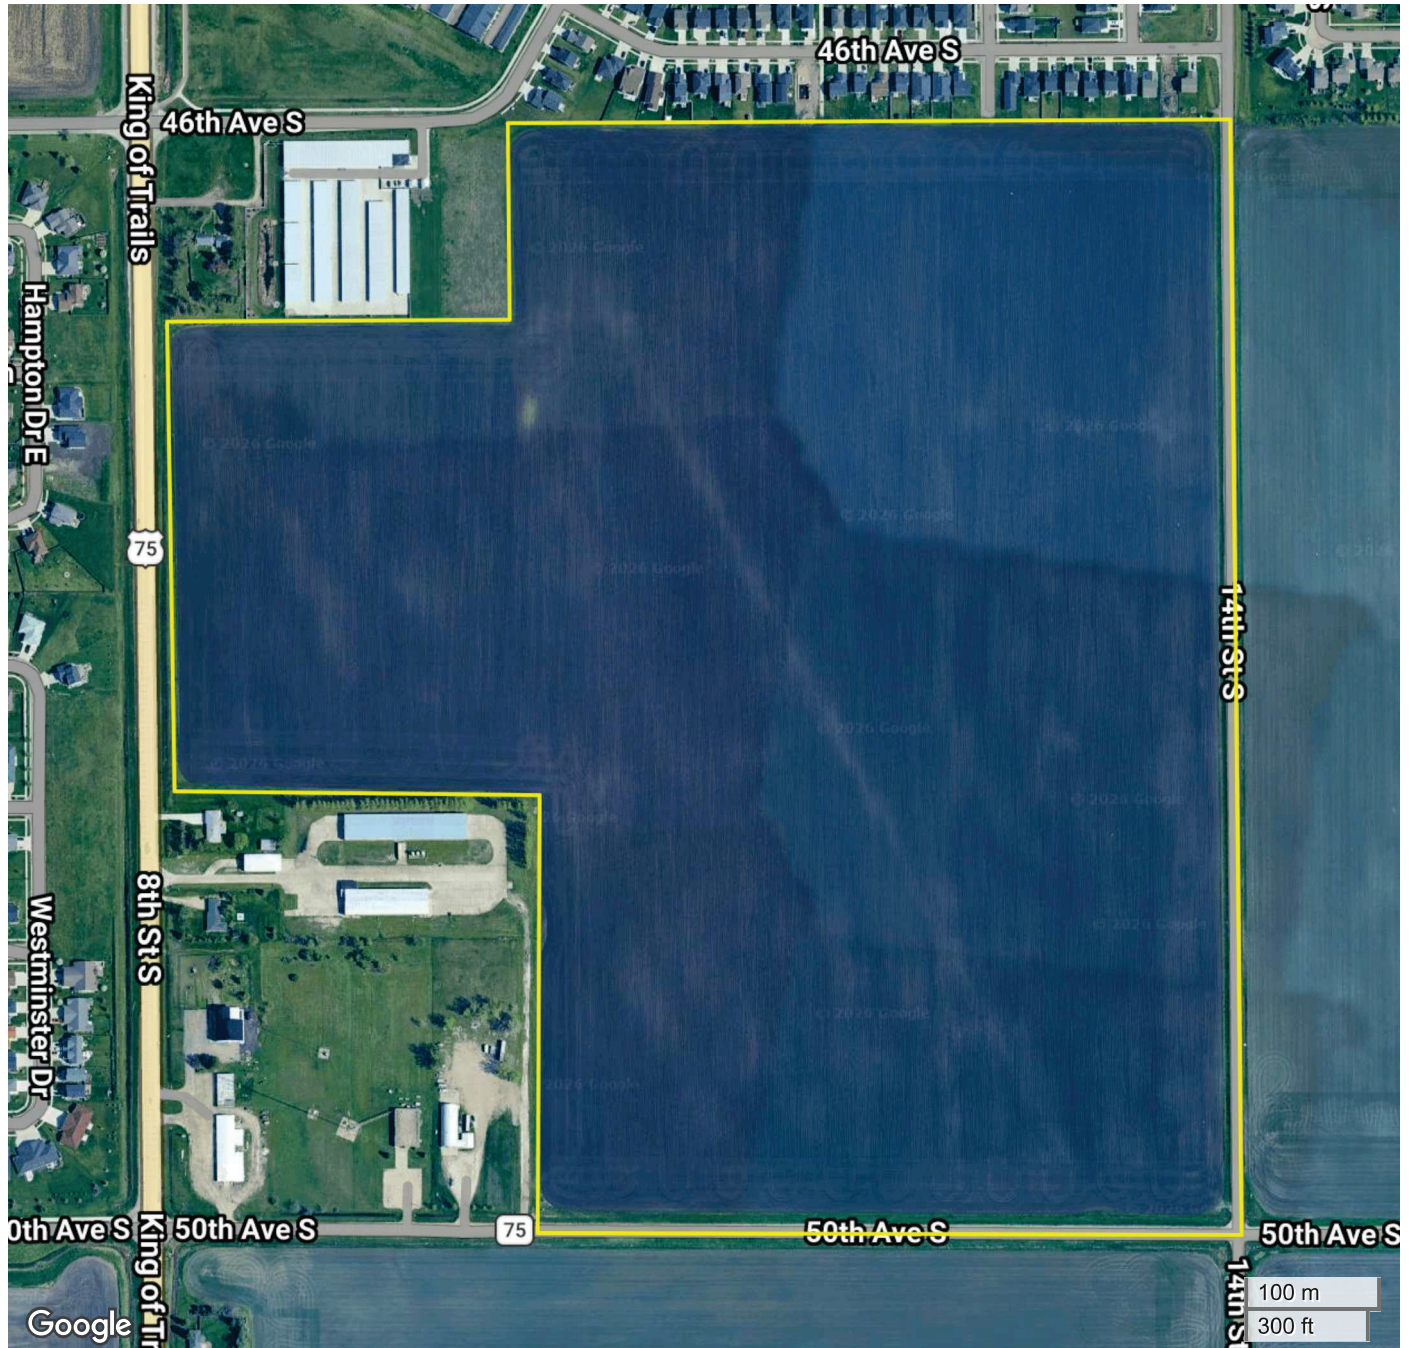

127.27 ACRES OWNED WITH GROUP

AERIAL MAP

Center: 46.822114, -96.762503

29-139N-48W

Moorhead Township

Clay County, MN

FarmWorth, LLC makes no warranties, express or implied, regarding the accuracy of any information provided through FarmWorth.com. User is solely responsible for independently verifying all information prior to use and waives any claims against FarmWorth, LLC arising from inaccuracies in such information.